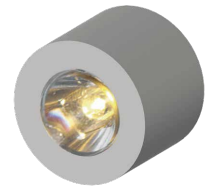

EOS CEILING LIGHT

L95D.

Thermoplastic ceiling light for accent, decoration and courtesy lighting. Choice of secondary optics, can be installed indoors, mounting with concealed screws.

Power LED CRI>80

Power: 1W@350mA

Lumen: 135Lm@350mA

350mA constant current power supply

Series connection, 50 cm cable

Constant current power supplies page 232

Accessories for quick connection page 244

Dimming Accessories page 249

MADE IN ITALY

BASIC CODES

L95D.

FINISHES

- ☐ 1 White
- ☒ 2 Matt black
- ☐ 3 Brushed gold
- ☐ 6 Chrome
- ☐ 7 Brushed aluminium
- ☐ 8 Transparent
- ☐ 9 Polished gold

LIGHT BAND

- ☒ 15 15°
- ☐ 25 25°
- ☐ 40 40°
- ☐ 60 60°
- ☐ 80 80°

LED COLOUR

- ☐ **BN** 4000K
- ☐ **BC** 3000K
- ☐ **CC** 2700K
- ☐ **BL** Blue
- ☐ **VE** Green
- ☐ **RO** Red
- ☐ **AM** Amber

Code example:

EOS CEILING LIGHT + Brushed Aluminium + 25° light beam + 3000K + 1W = Code: L95D.725RO