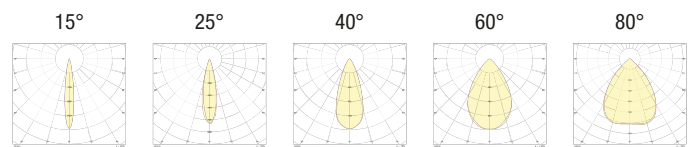

BASIC CODES

L95D.

FINISHES

- ☐ 1 White
- ☒ 2 Matt black
- ☐ 3 Brushed gold
- ☐ 6 Chrome
- ☐ 7 Brushed aluminium
- ☐ 8 Transparent
- ☐ 9 Polished gold

LIGHT BAND

- ☒ 15 15°
- ☐ 25 25°
- ☐ 40 40°
- ☐ 60 60°
- ☐ 80 80°

LED COLOUR

- ☐ **BN** 4000K
- ☐ **BC** 3000K
- ☐ **CC** 2700K
- ☐ **BL** Blue
- ☐ **VE** Green
- ☐ **RO** Red
- ☐ **AM** Amber

Code example:

EOS CEILING LIGHT + Brushed Aluminium + 25° light beam + 3000K + 1W = Code: L95D.725RO