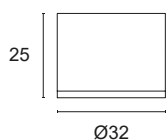

MADE IN ITALY